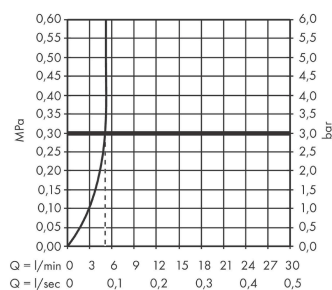

Vernis Shape
Single lever basin mixer 70 without waste set
 Surfaces: **Chrome** Article Number: **71567000**

Description

product features

- ComfortZone 70
- projection 89 mm
- spray type: normal spray
- swiveling spray former
- maximum flow rate at 3 bar: 5 l/min
- ceramic cartridge
- temperature limitation adjustable
- with isolated water conduction - without contact with nickel and lead
- suitable for continuous flow water heaters
- connection type: G 3/8 connections
- connection dimension: DN15

Technology

Product image

Scale drawing

Flowchart

Vernis Shape
Single lever basin mixer 70 without waste set
 Surfaces: **Chrome** Article Number: **71567000**

Exploded Drawing

Year of production: >04/21

Vernis Shape
Single lever basin mixer 70 without waste set
 Surfaces: **Chrome** Article Number: **71567000**