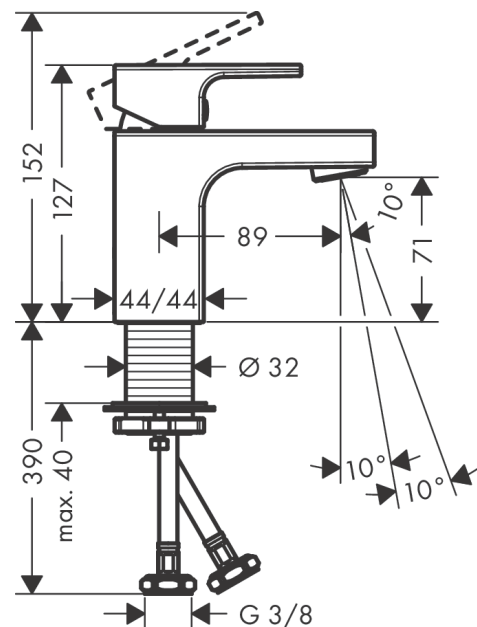

Vernis Shape
Single lever basin mixer 70 without waste set
 Surfaces: **Chrome** Article Number: **71567000**

Description

product features

- ComfortZone 70
- projection 89 mm
- spray type: normal spray
- swiveling spray former
- maximum flow rate at 3 bar: 5 l/min
- ceramic cartridge
- temperature limitation adjustable
- with isolated water conduction - without contact with nickel and lead
- suitable for continuous flow water heaters
- connection type: G 3/8 connections
- connection dimension: DN15

Technology

Product image

Scale drawing

Flowchart

Vernis Shape
Single lever basin mixer 70 without waste set
 Surfaces: **Chrome** Article Number: **71567000**

Exploded Drawing

Year of production: >04/21

Vernis Shape
Single lever basin mixer 70 without waste set
 Surfaces: **Chrome** Article Number: **71567000**

Spare part list

Year of production: >04/21

| Pos. | Description | Article Number | Price | PU |
|------|-------------------------------------|----------------|-------|----|
| 1 | handle | 93684000 | - | 1 |
| 2 | screw cover | 96338000 | - | 1 |
| 3 | flange | 93680000 | - | 1 |
| 4 | nut | 93686000 | - | 1 |
| 5 | cartridge, assy | 97685000 | - | 1 |
| 6 | locking screw for handle | 95140000 | - | 1 |
| 7 | seal | 98865000 | - | 1 |
| 8 | aerator swivelling M24x1 (5 l/min) | 93834000 | - | 1 |
| 9 | seal | 93687000 | - | 1 |
| 10 | fixing set (Ø 32) | 13961000 | - | 1 |
| 11 | lever collar | 97548000 | - | 1 |
| 12 | connection hose 450 mm M8x0,75 G3/8 | 97206000 | - | 1 |
| 13 | O-ring 7x1,5 | 98422000 | - | 1 |
| a | fixation extension 35 mm | 13898000 | - | 1 |