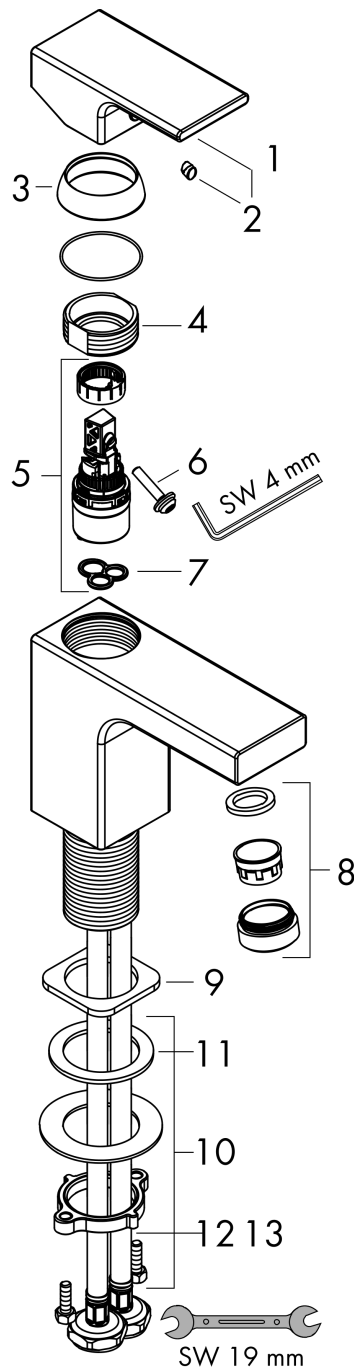

Vernis Shape
Single lever basin mixer 70 without waste set
 Surfaces: **Chrome** Article Number: **71567000**

Description

product features

- ComfortZone 70
- projection 89 mm
- spray type: normal spray
- swiveling spray former
- maximum flow rate at 3 bar: 5 l/min
- ceramic cartridge
- temperature limitation adjustable
- with isolated water conduction - without contact with nickel and lead
- suitable for continuous flow water heaters
- connection type: G 3/8 connections
- connection dimension: DN15

Technology

Product image

Scale drawing

Flowchart

Vernis Shape
Single lever basin mixer 70 without waste set
 Surfaces: **Chrome** Article Number: **71567000**

Exploded Drawing

Year of production: >04/21

Vernis Shape
Single lever basin mixer 70 without waste set
 Surfaces: **Chrome** Article Number: **71567000**

Spare part list

Year of production: >04/21

| Pos. | Description | Article Number | Price | PU |
|------|-------------------------------------|----------------|-------|----|
| 1 | handle | 93684000 | - | 1 |
| 2 | screw cover | 96338000 | - | 1 |
| 3 | flange | 93680000 | - | 1 |
| 4 | nut | 93686000 | - | 1 |
| 5 | cartridge, assy | 97685000 | - | 1 |
| 6 | locking screw for handle | 95140000 | - | 1 |
| 7 | seal | 98865000 | - | 1 |
| 8 | aerator swivelling M24x1 (5 l/min) | 93834000 | - | 1 |
| 9 | seal | 93687000 | - | 1 |
| 10 | fixing set (Ø 32) | 13961000 | - | 1 |
| 11 | lever collar | 97548000 | - | 1 |
| 12 | connection hose 450 mm M8x0,75 G3/8 | 97206000 | - | 1 |
| 13 | O-ring 7x1,5 | 98422000 | - | 1 |
| a | fixation extension 35 mm | 13898000 | - | 1 |